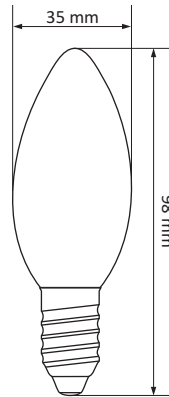

BG- LED лампа; **EN** - LED lamp; **SRB-** Sijalice LED; **HR-** LED žarulje; **BIH** Sijalice LED; **SLO-** LED svetila; **HU-** LED lámpa; **RO-** Becuri cu LED; **GR-** Λαμπτήρες LED; **MK** - LED светилка; **SK** - LED lampa; **PL** - Lampa LED; **P** - Lâmpada LED; **IT** - Lampada a LED

INCANDESCENT LED VINTAGE

■ TECHNICAL DATA

Voltage: ~230V
Frequency: 50/60Hz
Watt: 40W
Lumen: 210lm
Light source: –
Beam angle: 360°
Color temperature: 2700K
Dimmable: Yes
Color rendering index: Ra≥80
Life time: 3000 h

■ AREAS OF APPLICATION

- Domestic applications- especially where the lamps are visible
- General illumination
- Outdoor applications only in suitable luminaires
- Used in chandeliers and other decorative light fixtures to create beautiful light effects

■ PRODUCT FEATURES

- Elegant design- perfect for decorative installations
- Very low energy consumption
- Instant 100 % light, no warm-up time
- Easy replacement of classic conventional lamps
- Environmentally friendly: contains no mercury or other hazardous substance

IP20